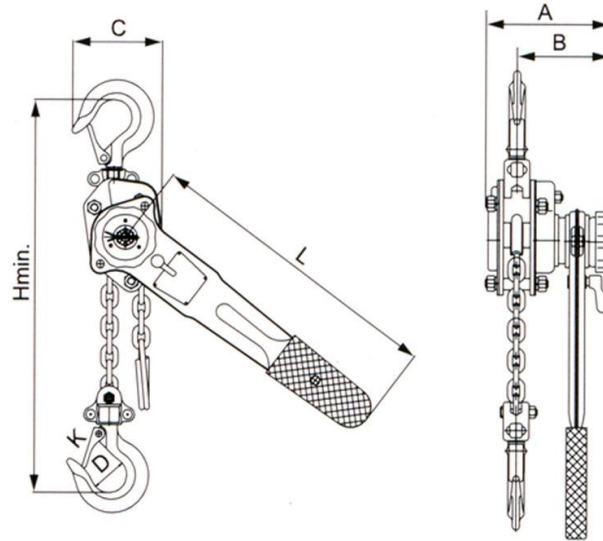

POLIPASTOS
DE MÉXICO S.A. DE C.V.

LH-E TYPE LEVER HOIST

0.5t

0.25t

0.25t & 0.5t

Model		LHE025	LHE050
Capacity	t	0.25	0.5
Standard Lift	m	1	1.5
Proof Load	kN	3.2	6.3
Effort Required to Lift Rated Load	N	250	340
No. of Falls of Load Chain		1	1
Load Chain	mm	4 x 12	5 x 15
Dimensions (mm)	A	92	105
	B	72	78
	C	85	80
	D	30	35
	Hmin.	230	260
	L	160	300
	K	25	30
Net Weight	kg	1.8	4
Extra Weight per Metre of Extra Lift	kg	0.41	0.52