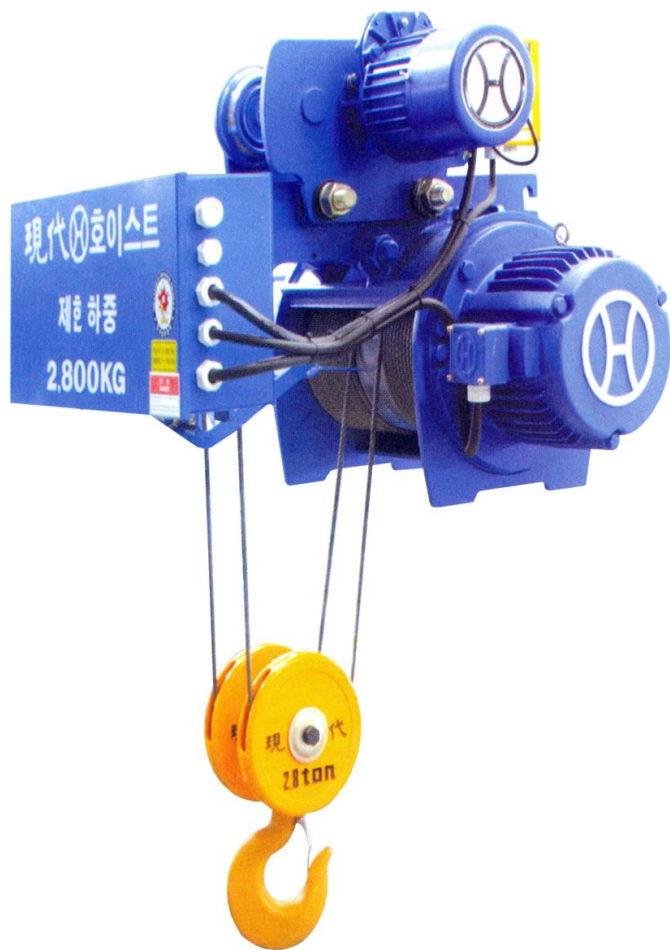

POLIPASTOS
DE MEXICO S.A. DE C.V.

Electric Wire Rope Hoist

HOIST

Mono-Rail Type	1ton ~ 20ton
Double-Rail Type	2ton ~ 140ton
Low-Head Type	1ton ~ 7.5ton
Creep Type	1ton ~ 140ton
Cargo Lift Type	1ton ~ 70ton
Main & Aux. Hoist	7.5/3ton ~ 140/70ton
High Lift Hoist	18mt ~ 60mt
Double I-beam Type	30mt ~ 50mt
Chain Hoist	0.25ton ~ 5ton

CRANES

Hoist Crane	Single Girder Double Girder Suspension
Crab Crane	Double Girder
Gantry Crane	Single Girder Double Girder
Jib Crane	Post Type Wall-Driven Type Wall-Mounted Type
Special Crane	Refuse Crane

SADDLE & CRANE COMPONENTS

Saddle unit	Over-head Type Suspension Type
Wheel unit	Over-head Type Suspension Type
Geared motor	0.5kw ~ 3.7kw
Soft starter	
Over load limiter	

CRANE ATTACHMENTS

Lifting hanger	0.5ton ~ 50ton
C-hook	3ton ~ 40ton

TRANSFER CAR

Coil transfer car	5ton ~ 50ton
-------------------	--------------